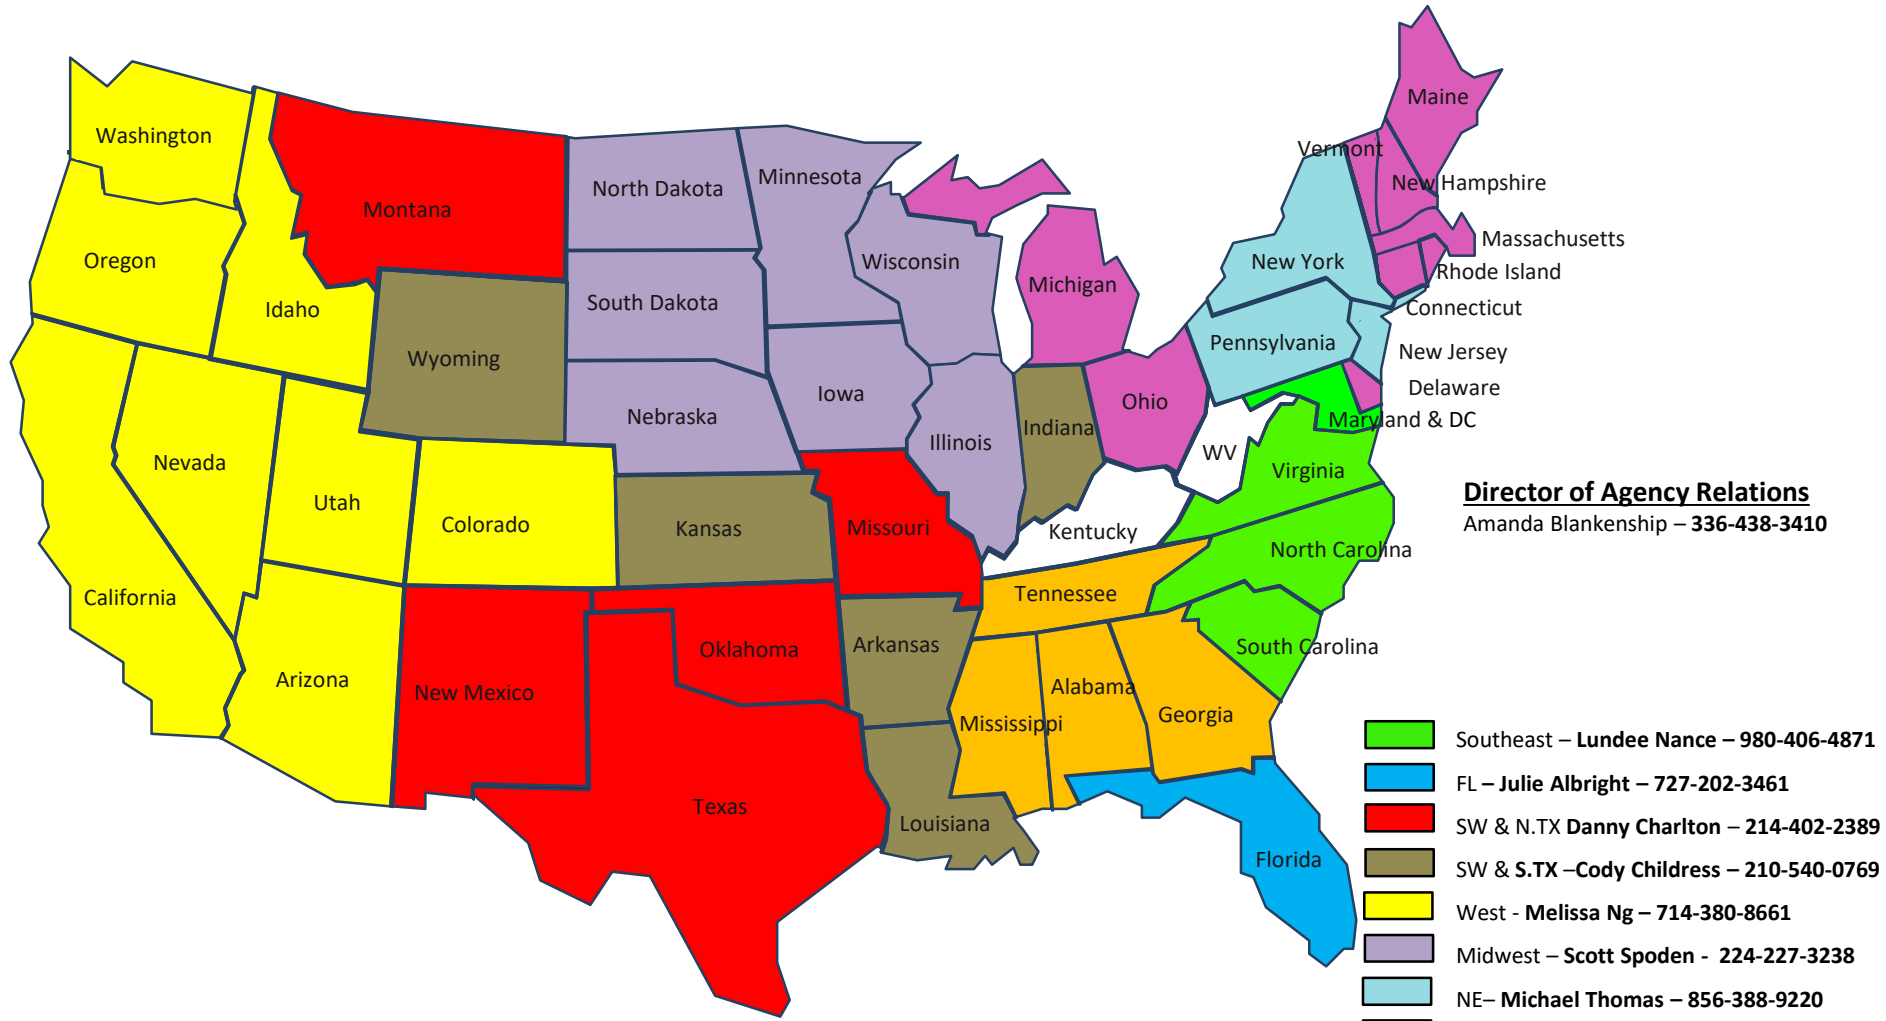

# Marketing Rep Call Numbers

**Director of Agency Relations**  
Amanda Blankenship – 336-438-3410

- Southeast – Lundee Nance – 980-406-4871
- FL – Julie Albright – 727-202-3461
- SW & N.TX Danny Charlton – 214-402-2389
- SW & S.TX – Cody Childress – 210-540-0769
- West - Melissa Ng – 714-380-8661
- Midwest – Scott Spoden - 224-227-3238
- NE– Michael Thomas – 856-388-9220
- South – Roy Donaldson – 205-440-7468
- All Other – Amanda B. – 336-438-3410